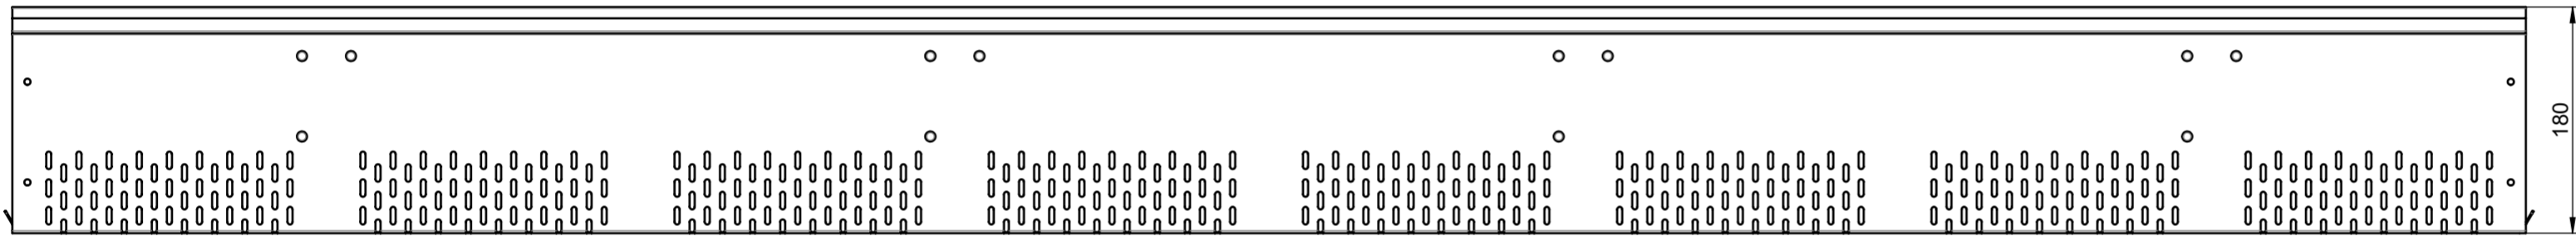

SCALE 1 : 10

local article number: 320667

	ACO Severin Ahlmann GmbH & Co. KG 24755 Rendsburg, Postfach 320 Tel. +49 4331 354-0 Email: development@aco.com www.aco.com	drawing-no.: 1064109-M	index: 001	documenttype: marketing drw.	
		created by:	reviewed by:	projection: ISO-E 	scale: 1:5

title:
ACO Profile
ASM Profile Channel fixed height 180x130x2000, stainless steel
ZB Profile Rinne fixe Hoehe 180x130x2000, Edelstahl

The reproduction, distribution and utilization of this document as well as the communication of its contents to others without express authorization is prohibited. Offenders will be held liable for the payment of damages. All rights reserved in the event of the grant of a patent, utility model or design. Observe copyright by ISO 16016

release date:	sheet: 1/1