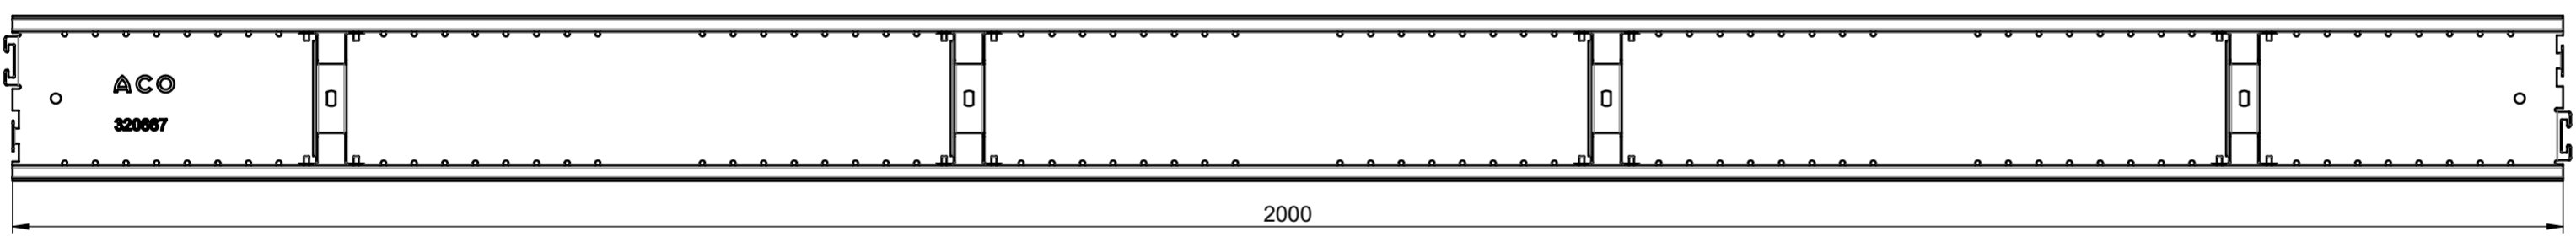

SCALE 1 : 10

local article number: 320667

	ACO Severin Ahlmann GmbH & Co. KG 24755 Rendsburg, Postfach 320 Tel. +49 4331 354-0 Email: development@aco.com www.aco.com	drawing-no.: 1064109-M	index: 001	documenttype: marketing drw.	
		created by:	reviewed by:	projection: ISO-E 	scale: 1:5

title:
ACO Profile
ASM Profile Channel fixed height 180x130x2000, stainless steel
ZB Profile Rinne fixe Hoehe 180x130x2000, Edelstahl

The reproduction, distribution and utilization of this document as well as the communication of its contents to others without express authorization is prohibited. Offenders will be held liable for the payment of damages. All rights reserved in the event of the grant of a patent, utility model or design. Observe copyright by ISO 16016

release date:	sheet: 1/1