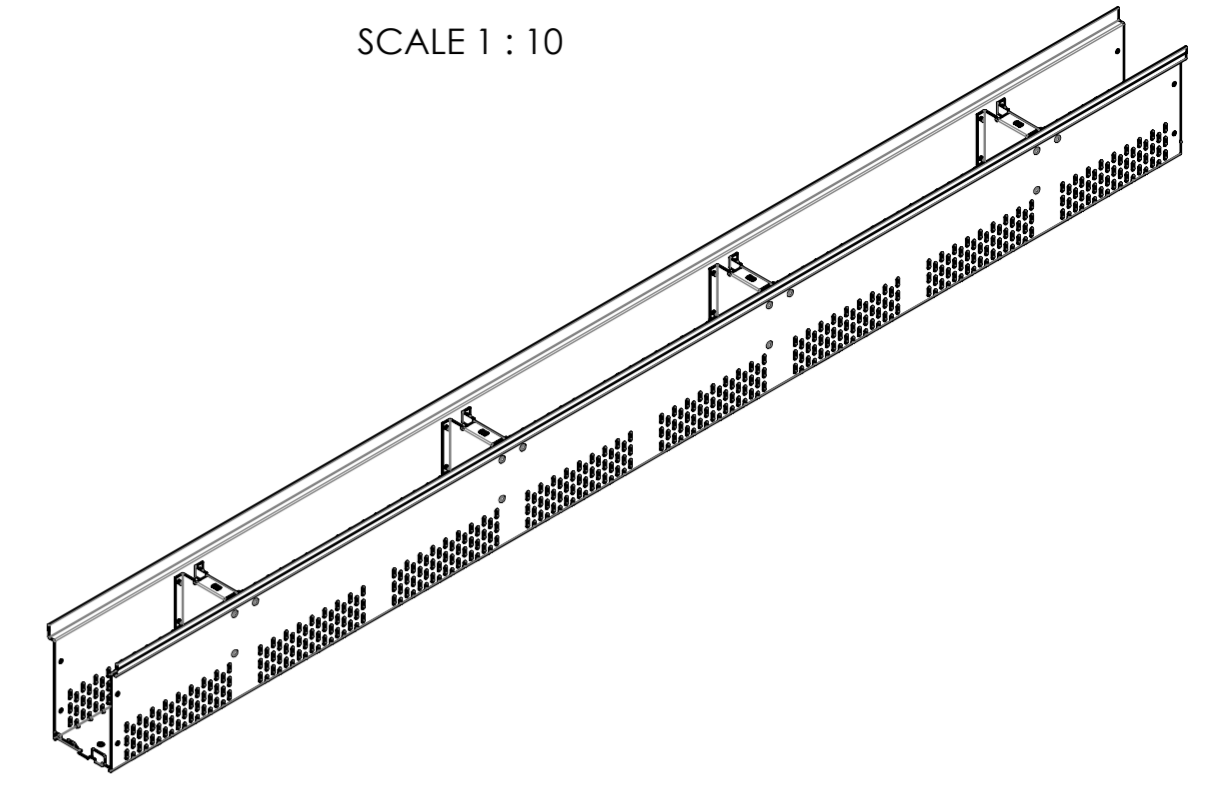

SCALE 1 : 10

local article number: 320667

	ACO Severin Ahlmann GmbH & Co. KG 24755 Rendsburg, Postfach 320 Tel. +49 4331 354-0 Email: development@aco.com www.aco.com	drawing-no.: 1064109-M	index: 001	documenttype: marketing drw.	
		created by:	reviewed by:	projection: ISO-E 	scale: 1:5

title:
ACO Profile
ASM Profile Channel fixed height 180x130x2000, stainless steel
ZB Profile Rinne fixe Hoehe 180x130x2000, Edelstahl

The reproduction, distribution and utilization of this document as well as the communication of its contents to others without express authorization is prohibited. Offenders will be held liable for the payment of damages. All rights reserved in the event of the grant of a patent, utility model or design. Observe copyright by ISO 16016

release date:	sheet: 1/1