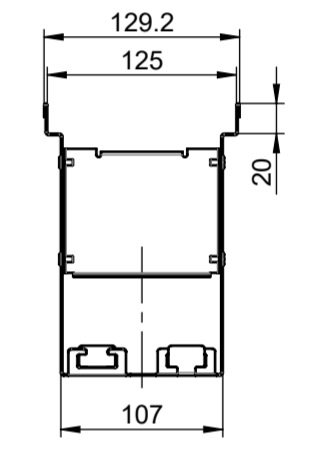

SCALE 1 : 10

local article number: 320667

	ACO Severin Ahlmann GmbH & Co. KG 24755 Rendsburg, Postfach 320 Tel. +49 4331 354-0 Email: development@aco.com www.aco.com	drawing-no.: 1064109-M	index: 001	documenttype: marketing drw.	
		created by:	reviewed by:	projection: ISO-E 	scale: 1:5

title:
ACO Profile
ASM Profile Channel fixed height 180x130x2000, stainless steel
ZB Profile Rinne fixe Hoehe 180x130x2000, Edelstahl

The reproduction, distribution and utilization of this document as well as the communication of its contents to others without express authorization is prohibited. Offenders will be held liable for the payment of damages. All rights reserved in the event of the grant of a patent, utility model or design. Observe copyright by ISO 16016

release date:	sheet: 1/1