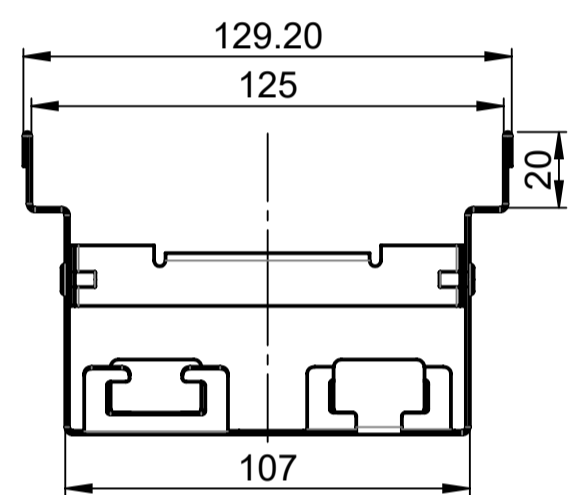

SCALE 1 : 5

local article number: 320648

 ACO Severin Ahlmann GmbH & Co. KG 24755 Rendsburg, Postfach 300 Tel. +49 431 354-0 Email: development@aco.com www.aco.com	drawing-no.: 1063889-M	index: 001	documenttype: marketing drw.
	created by:	reviewed by:	projection: ISO-E 
title: ACO Profile ASM Profile Channel fixed height 80x130x1000, stainless steel ZB Profile Rinne fixe Hoehe 80x130x1000, Edelstahl			release date:
<small>The reproduction, distribution and utilization of this document as well as the communication of its contents to others without express authorization is prohibited. Offenders will be held liable for the payment of damages. All rights reserved in the event of a patent, utility model or design. Observe copyright by ISO 15016</small>			sheet: 1/1