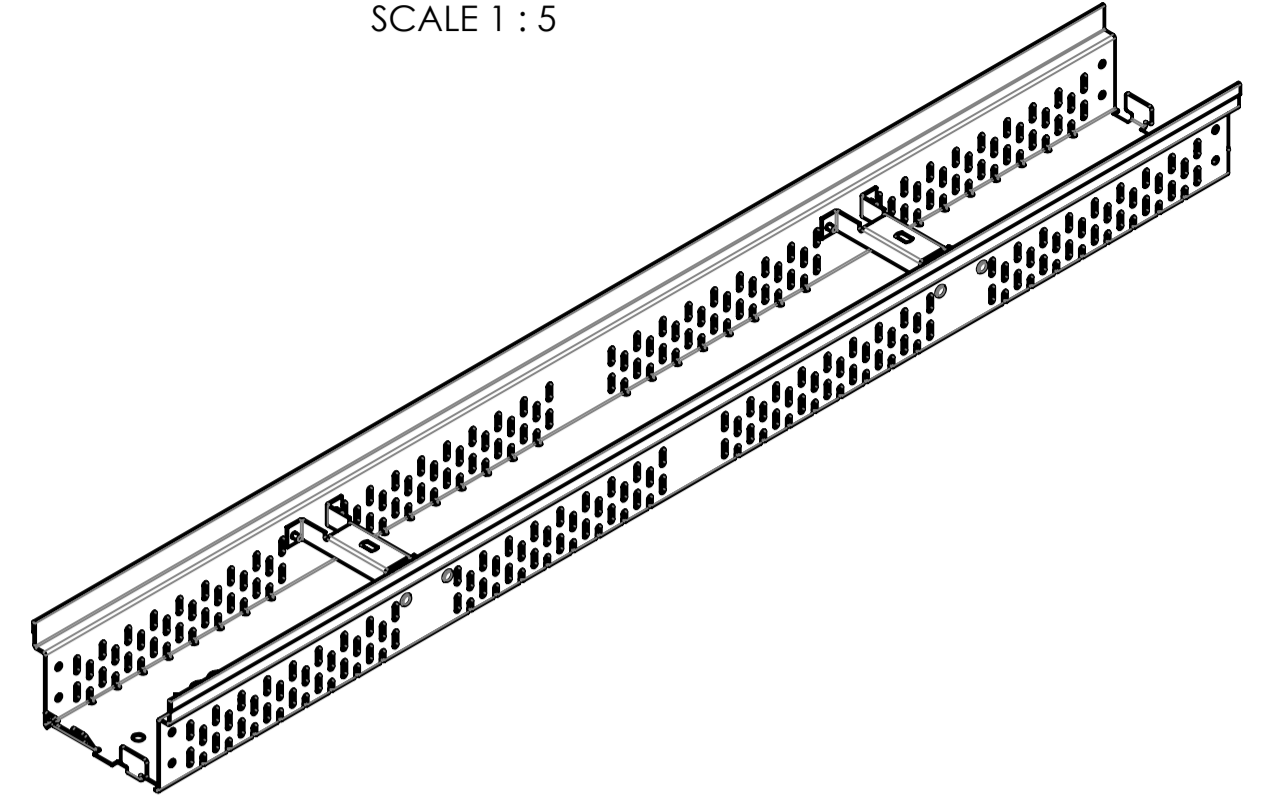

SCALE 1 : 5

local article number: 320648

 ACO Severin Ahlmann GmbH & Co. KG 24755 Rendsburg, Postfach 300 Tel. +49 431 354-0 Email: development@aco.com www.aco.com	drawing-no.: 1063889-M	index: 001	documenttype: marketing drw.
	created by:	reviewed by:	projection: ISO-E 
title: ACO Profile ASM Profile Channel fixed height 80x130x1000, stainless steel ZB Profile Rinne fixe Hoehe 80x130x1000, Edelstahl			release date:
<small>The reproduction, distribution and utilization of this document as well as the communication of its contents to others without express authorization is prohibited. Offenders will be held liable for the payment of damages. All rights reserved in the event of a patent, utility model or design. Observe copyright by ISO 15016</small>			sheet: 1/1