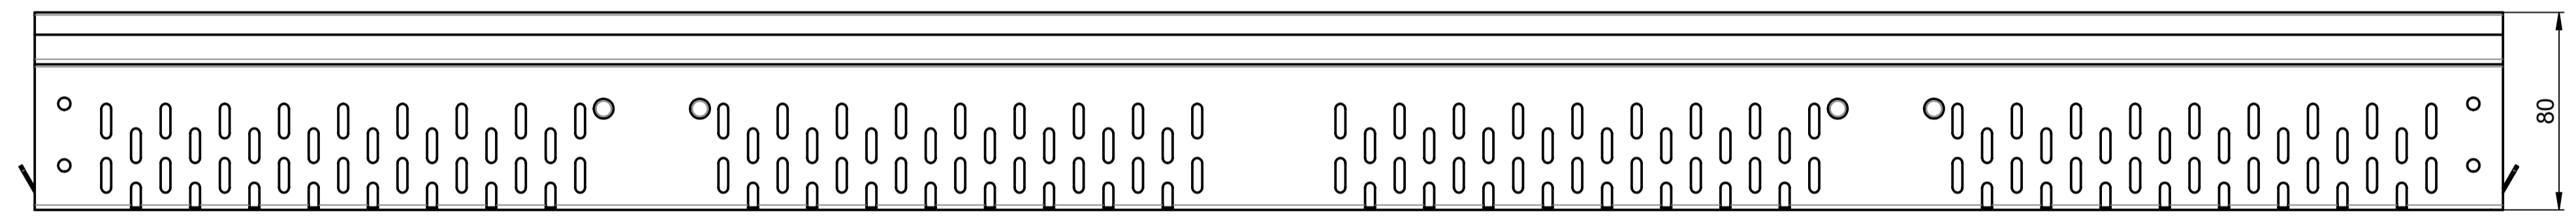

SCALE 1 : 5

local article number: 320648

 ACO Severin Ahlmann GmbH & Co. KG 24755 Rendsburg, Postfach 300 Tel. +49 431 354-0 Email: development@aco.com www.aco.com	drawing-no.: 1063889-M	index: 001	documenttype: marketing drw.
	created by:	reviewed by:	projection: ISO-E 
title: ACO Profile ASM Profile Channel fixed height 80x130x1000, stainless steel ZB Profile Rinne fixe Hoehe 80x130x1000, Edelstahl			release date:
<small>The reproduction, distribution and utilization of this document as well as the communication of its contents to others without express authorization is prohibited. Offenders will be held liable for the payment of damages. All rights reserved in the event of a patent, utility model or design. Observe copyright by ISO 15016</small>			sheet: 1/1