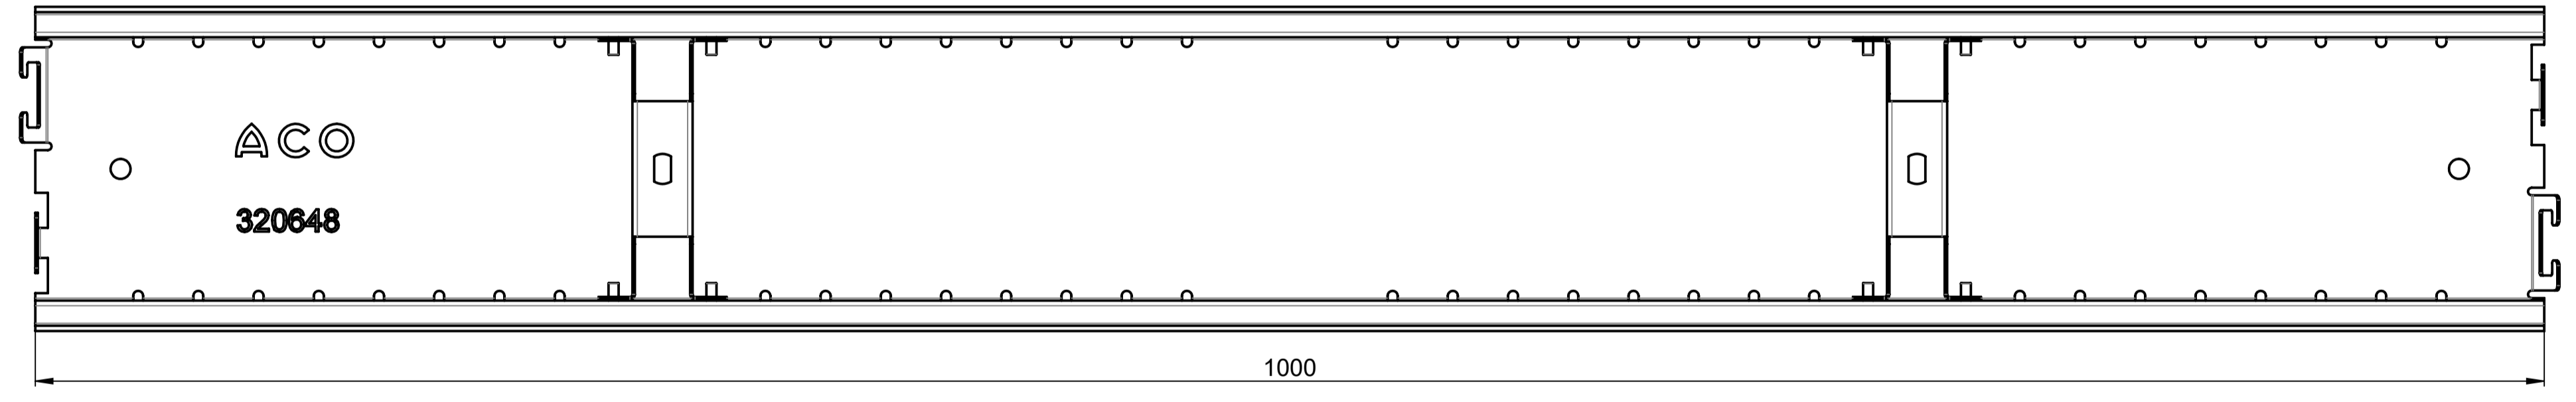

SCALE 1 : 5

local article number: 320648

 ACO Severin Ahlmann GmbH & Co. KG 24755 Rendsburg, Postfach 300 Tel. +49 431 354-0 Email: development@aco.com www.aco.com	drawing-no.: 1063889-M	index: 001	documenttype: marketing drw.
	created by:	reviewed by:	projection: ISO-E 
title: ACO Profile ASM Profile Channel fixed height 80x130x1000, stainless steel ZB Profile Rinne fixe Hoehe 80x130x1000, Edelstahl			release date:
<small>The reproduction, distribution and utilization of this document as well as the communication of its contents to others without express authorization is prohibited. Offenders will be held liable for the payment of damages. All rights reserved in the event of a patent, utility model or design. Observe copyright by ISO 15016</small>			sheet: 1/1