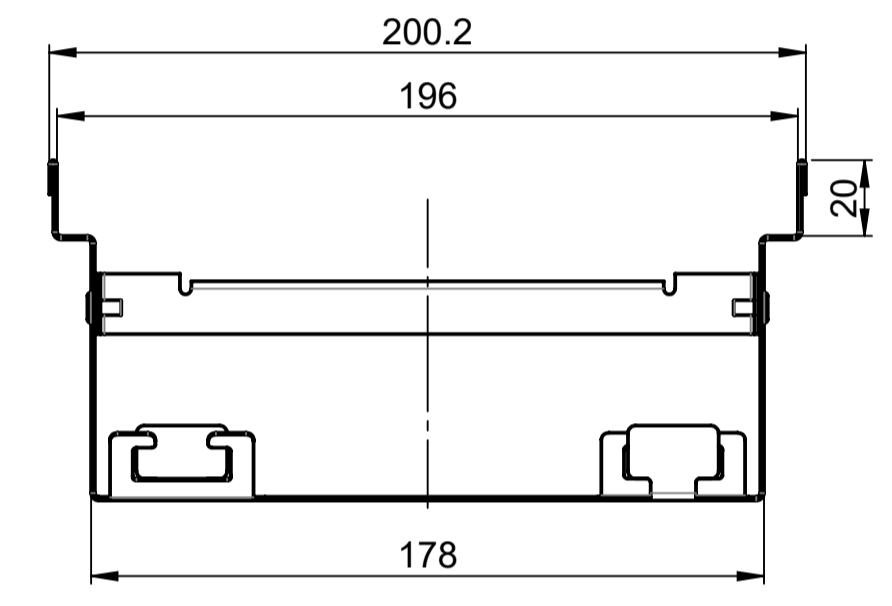

SCALE 1 : 5

local article number: 320652		drawing-no.: <b>1063996-M</b>	index: <b>001</b>	documenttype: marketing drw.
ACO ACO Severin Ahlmann GmbH & Co. KG 24755 Rendsburg, Postfach 300 Tel. +49 431 354-0 Email: development@aco.com www.aco.com	created by:	reviewed by:	projection: ISO-E	scale: 1:2
title: ACO Profile ASM Profile Channel fixed height 90x200x1000, stainless steel ZB Profile Rinne fixe Hoehe 90x200x1000, Edelstahl				release date:
The reproduction, distribution and utilization of this document as well as the communication of its contents to others without express authorization is prohibited. Offenders will be held liable for the payment of damages. All rights reserved in the event of the grant of a patent, utility model or design. Observe copyright by ISO 15016				sheet: 1/1