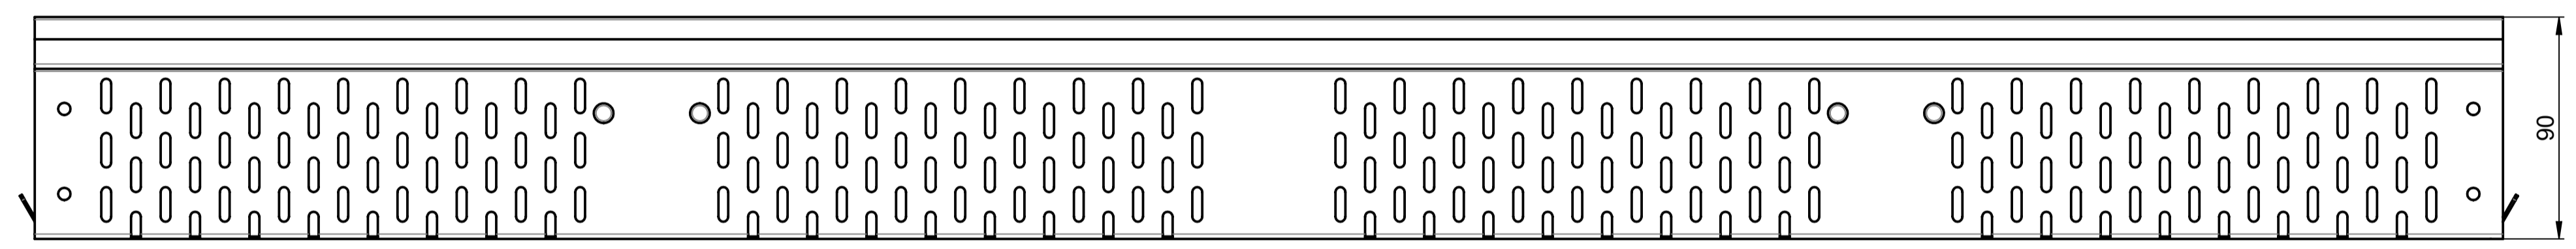

SCALE 1 : 5

local article number: 320652		drawing-no.: <b>1063996-M</b>	index: <b>001</b>	documenttype: marketing drw.
ACO ACO Severin Ahlmann GmbH & Co. KG 24755 Rendsburg, Postfach 300 Tel. +49 431 354-0 Email: development@aco.com www.aco.com	created by:	reviewed by:	projection: ISO-E	scale: 1:2
title: ACO Profile ASM Profile Channel fixed height 90x200x1000, stainless steel ZB Profile Rinne fixe Hoehe 90x200x1000, Edelstahl				release date:
The reproduction, distribution and utilization of this document as well as the communication of its contents to others without express authorization is prohibited. Offenders will be held liable for the payment of damages. All rights reserved in the event of the grant of a patent, utility model or design. Observe copyright by ISO 15016				sheet: 1/1