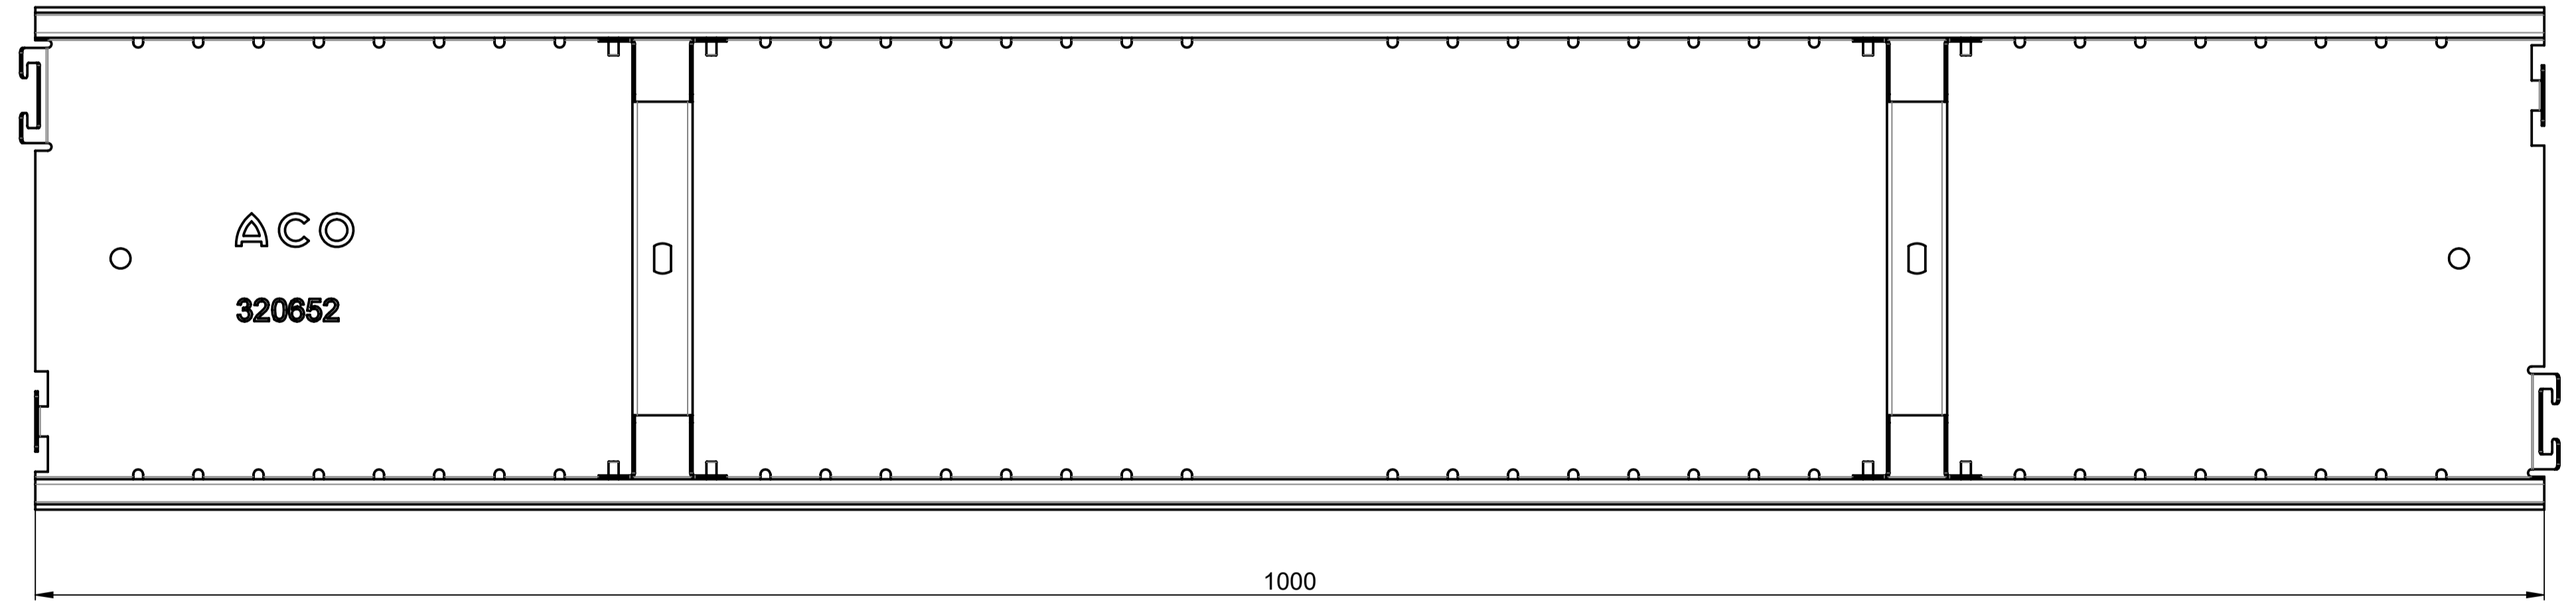

SCALE 1 : 5

local article number: 320652		drawing-no.: <b>1063996-M</b>	index: <b>001</b>	documenttype: marketing drw.
ACO ACO Severin Ahlmann GmbH & Co. KG 24755 Rendsburg, Postfach 300 Tel. +49 431 354-0 Email: development@aco.com www.aco.com	created by:	reviewed by:	projection: ISO-E	scale: 1:2
title: ACO Profile ASM Profile Channel fixed height 90x200x1000, stainless steel ZB Profile Rinne fixe Hoehe 90x200x1000, Edelstahl				release date:
The reproduction, distribution and utilization of this document as well as the communication of its contents to others without express authorization is prohibited. Offenders will be held liable for the payment of damages. All rights reserved in the event of the grant of a patent, utility model or design. Observe copyright by ISO 15016				sheet: 1/1