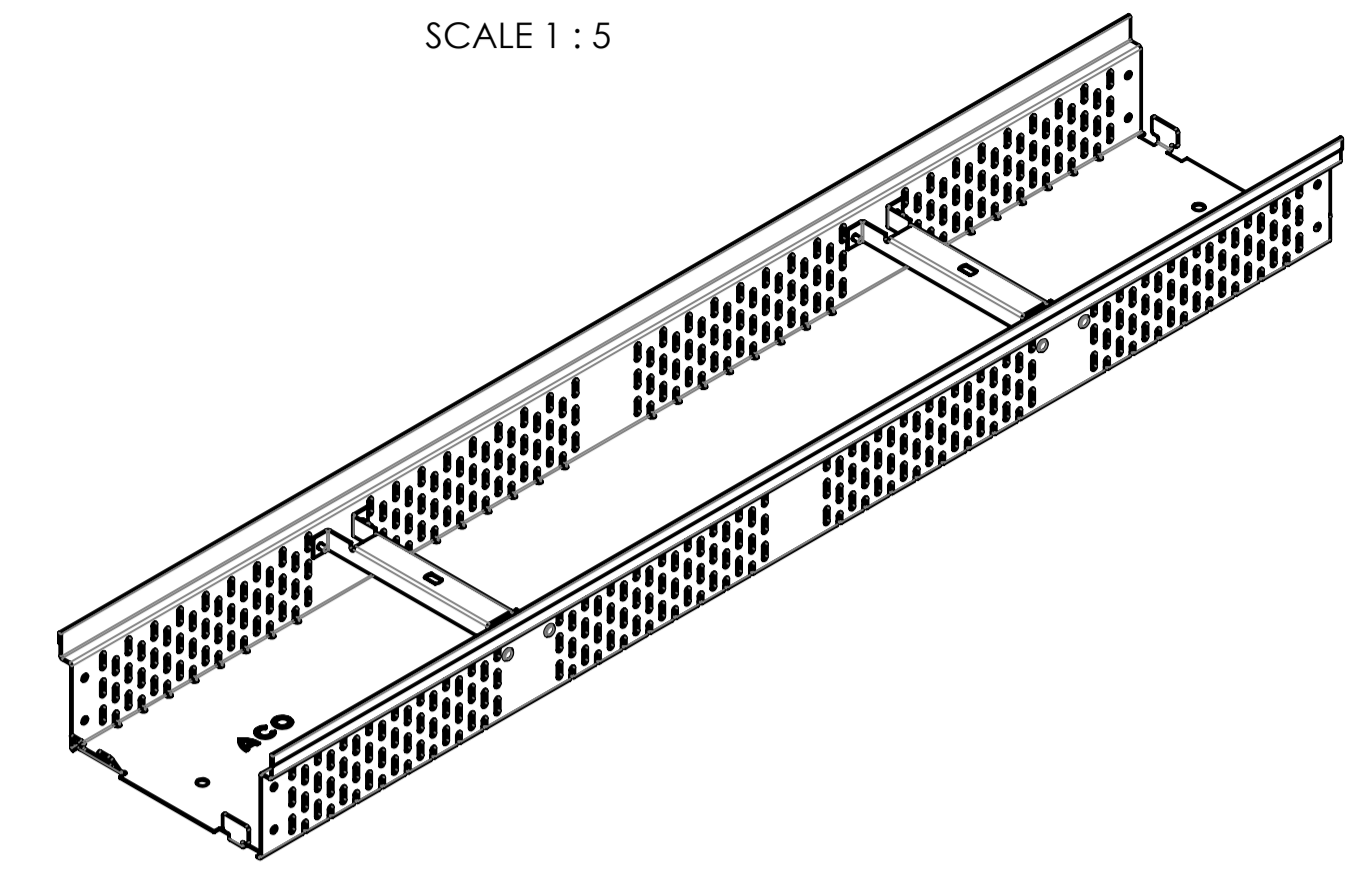

SCALE 1 : 5

local article number: 320652		drawing-no.: <b>1063996-M</b>	index: <b>001</b>	documenttype: marketing drw.
ACO ACO Severin Ahlmann GmbH & Co. KG 24755 Rendsburg, Postfach 300 Tel. +49 431 354-0 Email: development@aco.com www.aco.com	created by:	reviewed by:	projection: ISO-E	scale: 1:2
title: ACO Profile ASM Profile Channel fixed height 90x200x1000, stainless steel ZB Profile Rinne fixe Hoehe 90x200x1000, Edelstahl				release date:
The reproduction, distribution and utilization of this document as well as the communication of its contents to others without express authorization is prohibited. Offenders will be held liable for the payment of damages. All rights reserved in the event of the grant of a patent, utility model or design. Observe copyright by ISO 15016				sheet: 1/1